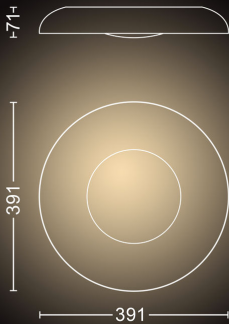

PHILIPS

Still ceiling light

Hue White Ambiance

Integrated LED

Bluetooth control via app

Includes dimmer switch

Add Hue Bridge to unlock more

8719514341357